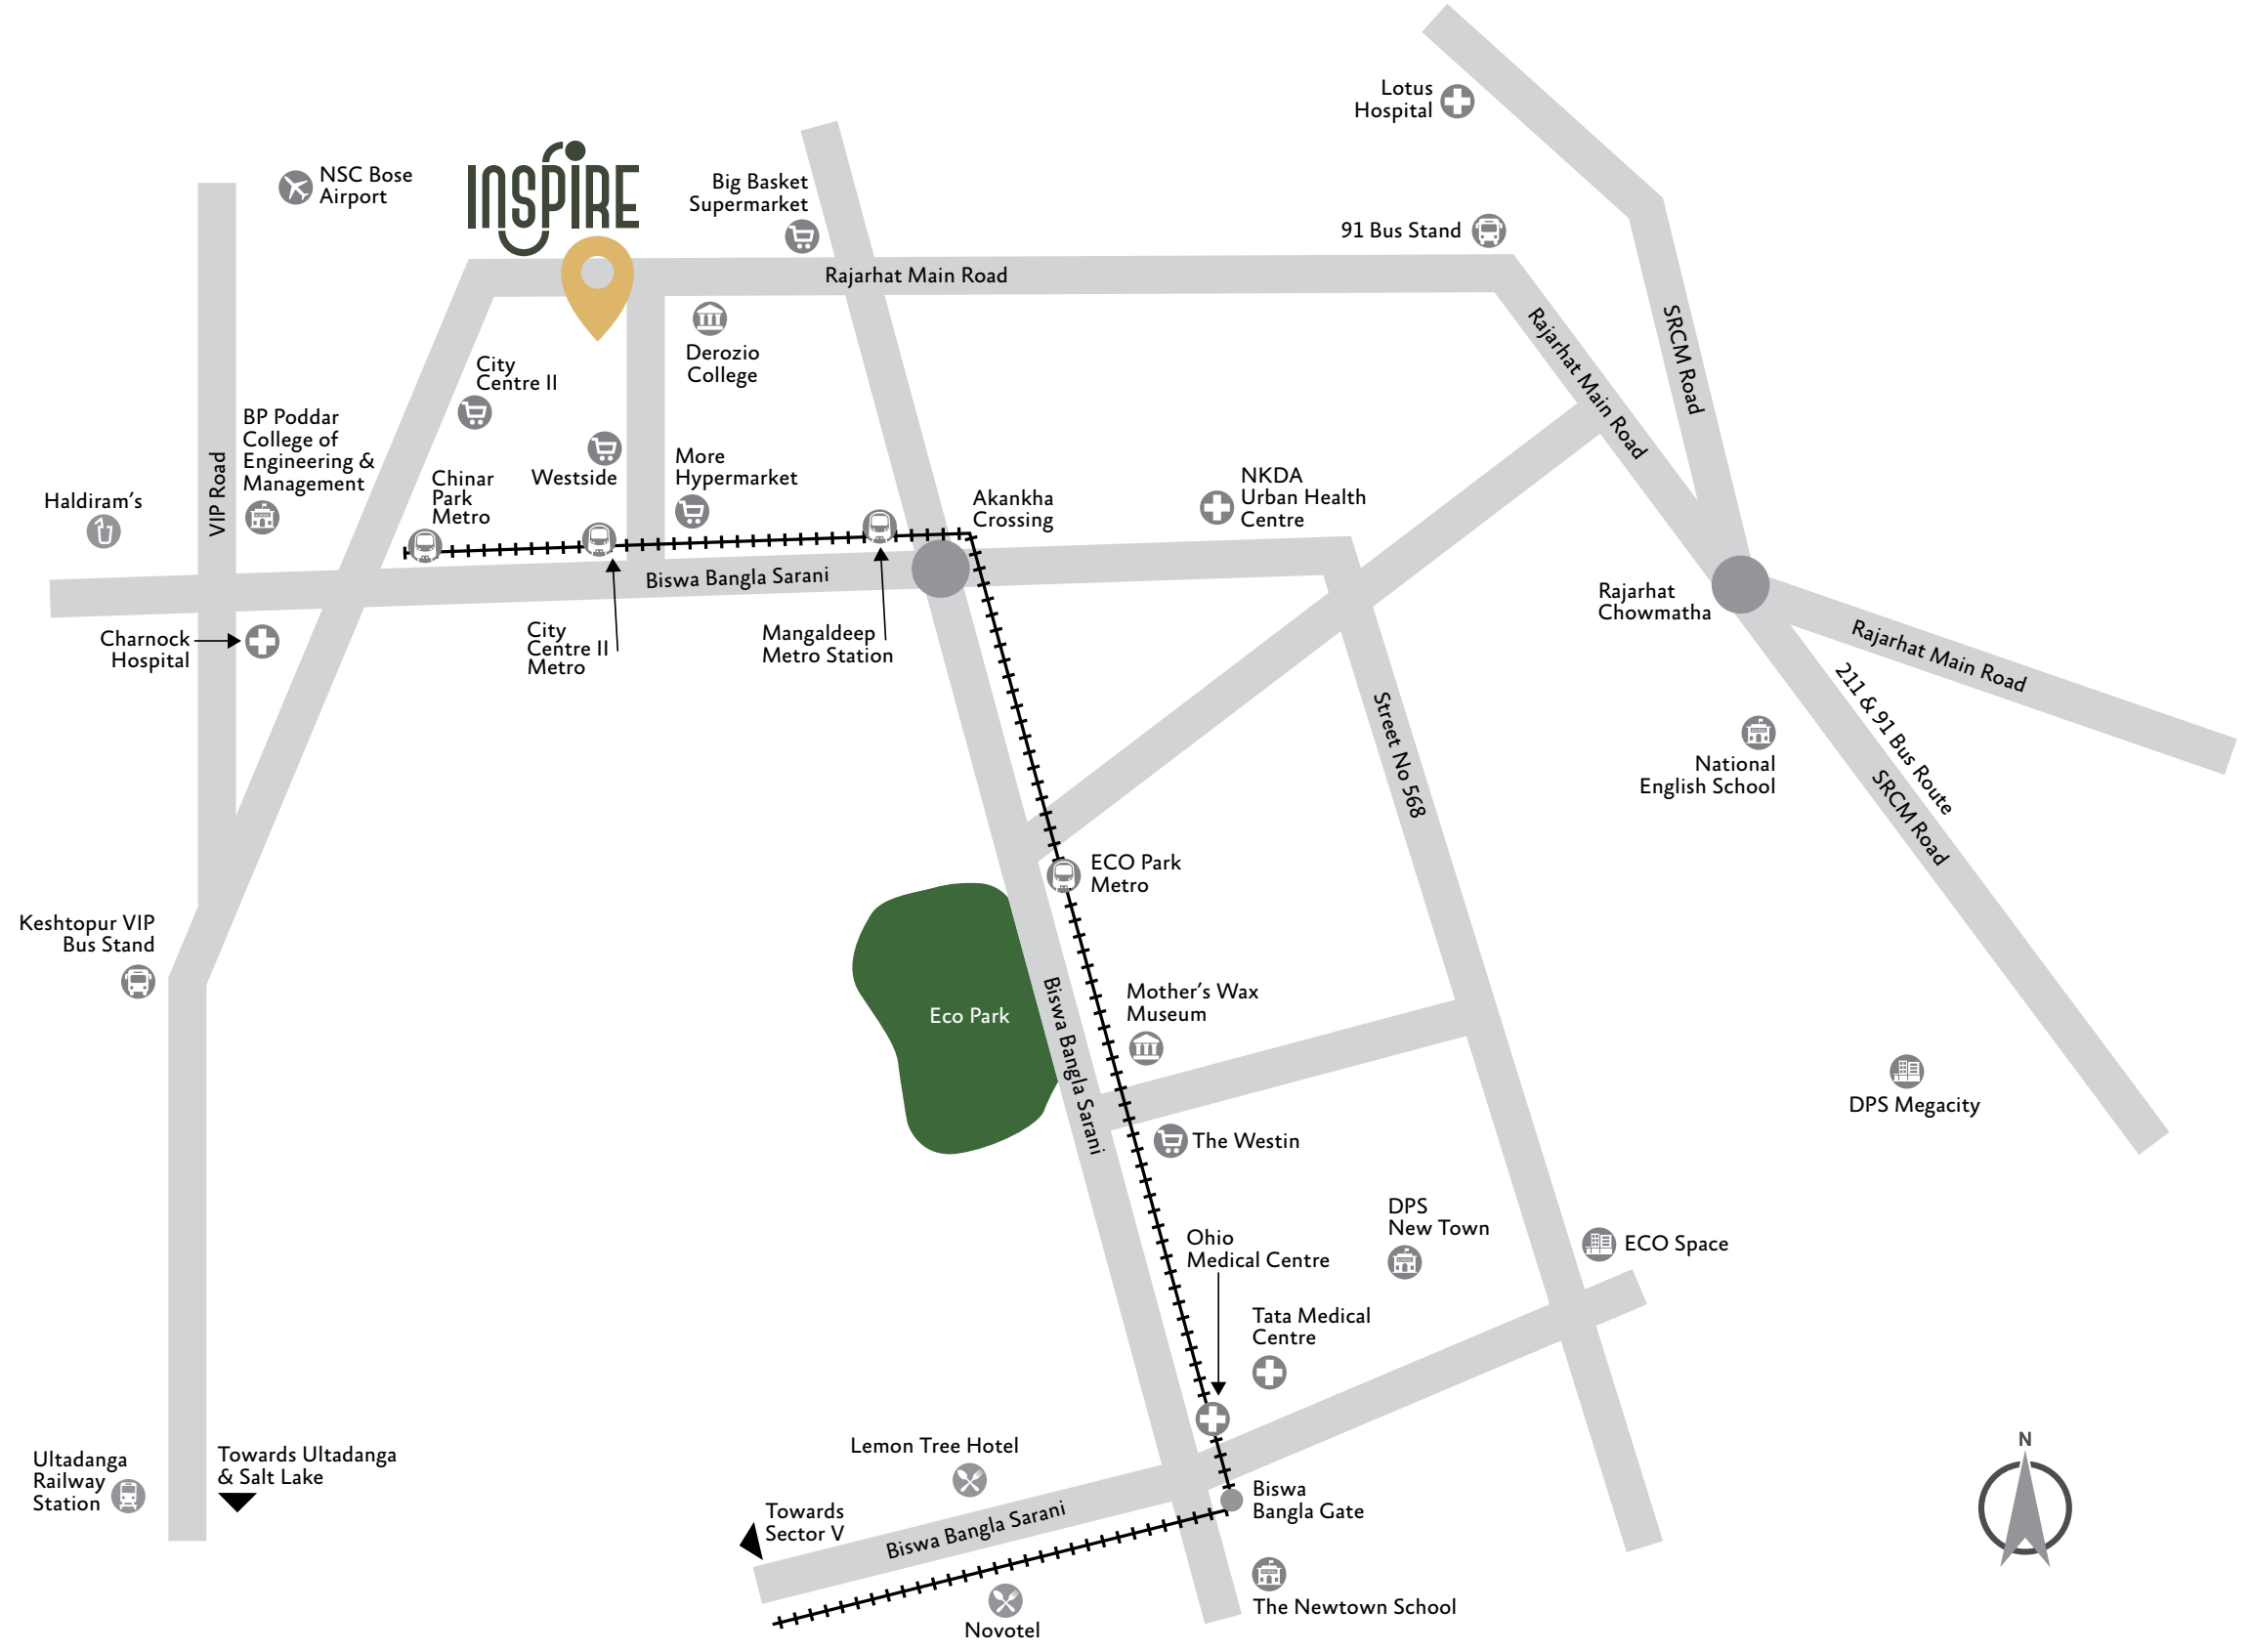

 S | imagine

 INSPIRE

Balance, Bliss and Connectivity

Inspire is thoughtfully located for those who seek peace without letting go of the city's pulse.

Just minutes from New Town, Salt Lake Sector V, and the International Airport, it offers effortless access via Rajarhat Main Road and multiple transport routes, keeping you close to what matters, yet always in your own peaceful rhythm.